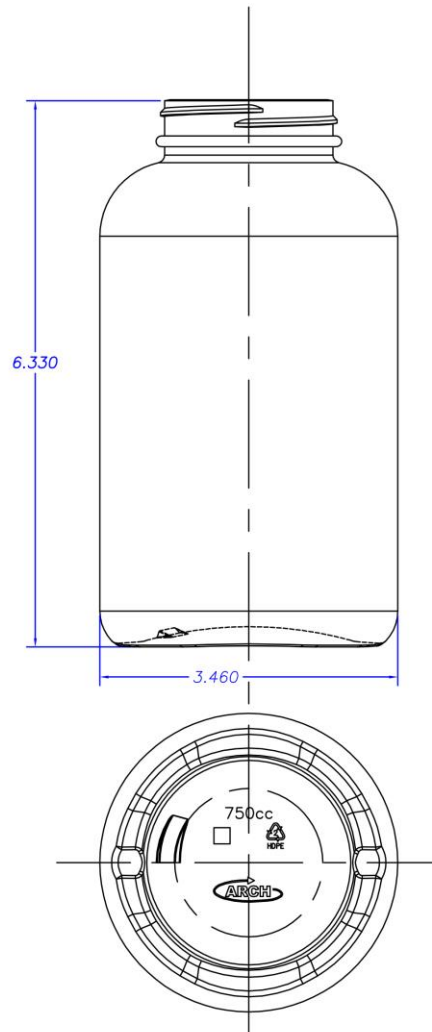

## Bottle Data Sheet

### 750cc HDPE Round

**ARCH # 005211-0202**

**MOLD # 14117-N (Total 8 cavities)**

**HOUSE RESIN MATERIAL: Marlex HHM5502BN**

**OVERFLOW CAPACITY: 810 ± 15.0 ml**

**HEIGHT: 6.330 ± 0.060 Inch**

**WEIGHT: 47.1 ± 2.5g**

**DIAMETER: 3.460 ± 0.060 Inch**

**NECK FINISH: M53SP400**

**BOTTLE PER BOX: 105**

**BOTTLE PER PALLET: 2,100**

**BOTTLE PER 53' TRUCK: 56,700**

**PALLET WEIGHT: 318 lbs**

**STOCK COLORS: White**