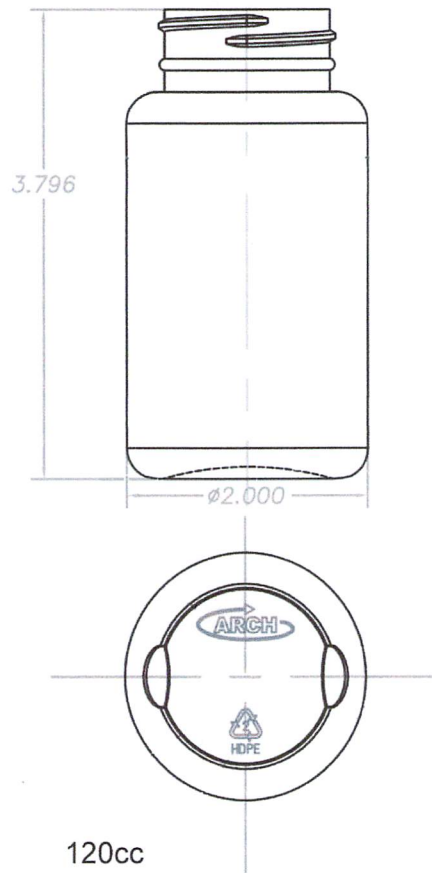

Date Created: 2/10/10

120cc HDPE White Round

Bottle Data Sheet

ARCH # 120HD01W
MOLD # A11594, B11932 (Total 8 cavities)
HOUSE RESIN MATERIAL: Equistar LR7340-45
OVERFLOW CAPACITY: 157ml
HEIGHT: 3.796 Inch
WEIGHT: 15.5 ± 1g
DIAMETER: 2.0 Inch
NECK FINISH: M38SP400 Special

BOTTLE PER BOX: 546
BOTTLE PER PALLET: 10,920
BOTTLE PER 53' TRUCK: 305,760
PALLET WEIGHT: 431 lbs
STOCK COLORS: White